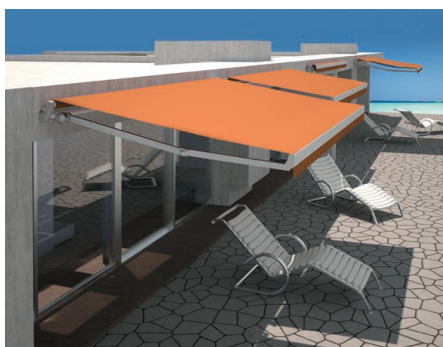

SIRIUS

HORIZONTAL AWNING
WITH RETRACTABLE ARMS AND SQUARE BAR

Simple, elegant design and easy installation makes Sirius an awning popular with both domestic and commercial properties.

The construction consists of a supporting square bar, retractable arms, a fabric roller tube, front profile and a control mechanism. The inclination of the arms can be adjusted between 5° and 40°. When retracted, the awning can be protected by a hood. Wall or ceiling installation is possible.

COLOUR

RAL 9010 white
RAL 1013 cream
RAL 8014 brown
RAL 9006 grey-silver
RAL 7011 grey

Plastic parts only available
in white or black.

CONTROL

Manual
Electric Motor *

FABRIC

Acrylic

DIMENSIONS

MAX (width x projection)
8 500 x 3 500 mm
MIN (width)
1 975 mm

*OPTIONS

- ▶ electric motors
- ▶ automatic control units, sensors and switches, remote controls
- ▶ light and heating options
- ▶ operating cranks in other RAL colours
- ▶ advertising prints
- ▶ protective hood